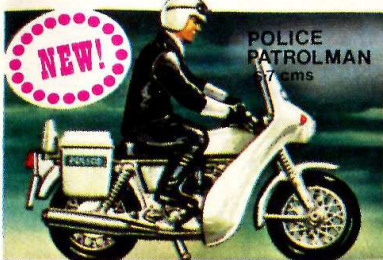

GREEVES CHALLENGER 6 cms

Police  
Polizei patrolle

POLICE  
PATROLMAN  
7 cms

'CHOPPER TRIKE'  
8.5 cms  
Tricycle 'Chopper' Chopper Dreirad

CHOPPER TRIKE WITH  
CANOPY 8.5 cms  
Tricycle 'Chopper' Chopper Dreirad