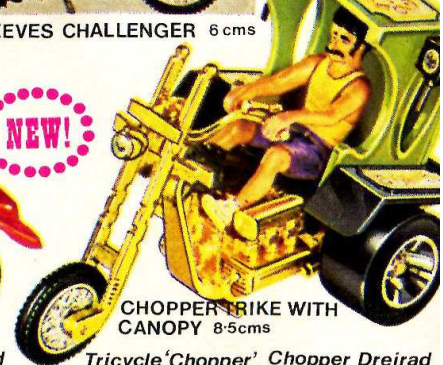

GREEVES CHALLENGER 6 cms

Police  
Polizei patrolle

POLICE  
PATROLMAN  
7 cms

'CHOPPER TRIKE'  
8.5 cms  
Tricycle 'Chopper' Chopper Dreirad

CHOPPER TRIKE WITH  
CANOPY 8.5 cms  
Tricycle 'Chopper' Chopper Dreirad