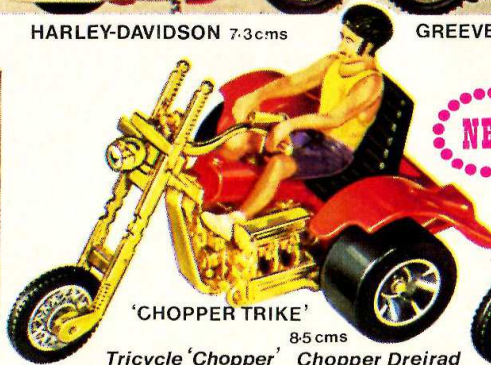

GREEVES CHALLENGER 6 cms

Police  
Polizei patrolle

POLICE  
PATROLMAN  
7 cms

'CHOPPER TRIKE'  
8.5 cms  
Tricycle 'Chopper' Chopper Dreirad

CHOPPER TRIKE WITH  
CANOPY 8.5 cms  
Tricycle 'Chopper' Chopper Dreirad