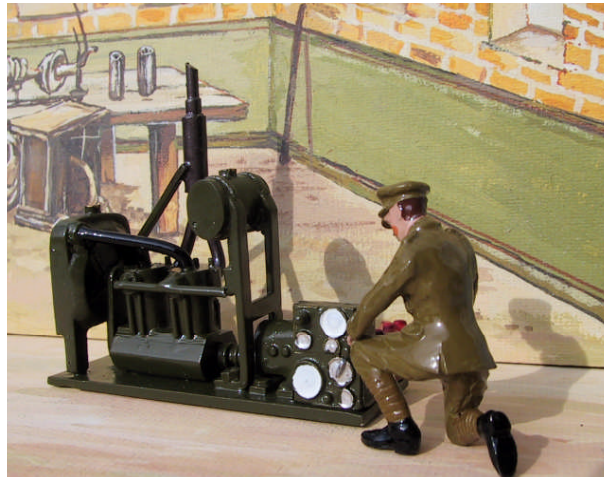

▲ BS 125 Generator + operator,