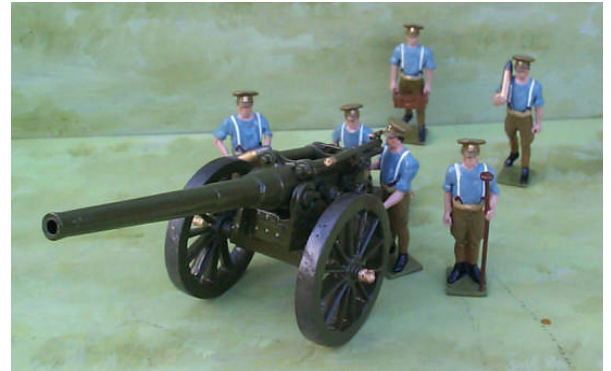

BS108 4.7in Field gun 8 horse team. Also available in full dress as BS117

BS115 R.H.A. 13lb Field Gun 6 horse team full dress.

BS116 R.F.A. 18lb Field Gun 6 horse team plus 2 limber riders full dress.

BS105 Closed double limber set (two horses, two limbers, one rider and two for limber)