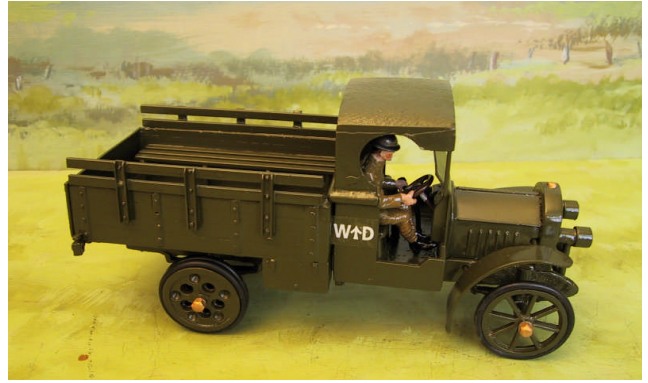

BS173 Model T Ford as Set BS171 but for Western Front,

BS181 Model T Ford 20HP staff car, driver & 3 officers Indian Army

BS175 Model T Ford Staff Car. As for set BS174, but for Desert.

VH14 As VH13 - open cab