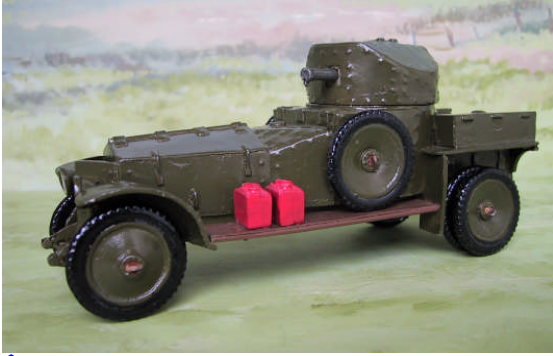

VH21 Rolls Royce armoured car (green)

VH21 Rolls Royce armoured car (tan)

VH23 Rolls Royce armoured car, open turret VF8 & VF9 (Officer & Operator)

Rolls Royce Special: Made to customer requirements. Prices on request.

VH22 Rolls Royce A/C **Special Edition** (Has spoked wheels, extra detail and pieces of equipment)

VH19 Rolls Royce tender & driver (Spoked wheels extra) + 1x VF5 (Passenger) and 4x VF2 (Seated, full equipment),