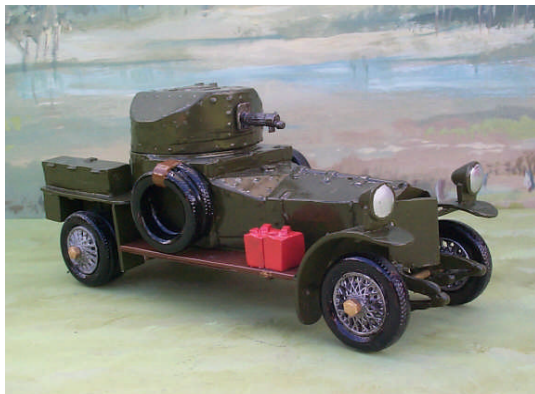

VH21 Rolls Royce armoured car (green)

VH21 Rolls Royce armoured car (tan)

VH23 Rolls Royce armoured car, open turret VF8 & VF9 (Officer & Operator)

Rolls Royce Special: Made to customer requirements. Prices on request.

VH22 Rolls Royce A/C **Special Edition** (Has spoked wheels, extra detail and pieces of equipment)

VH19 Rolls Royce tender & driver (Spoked wheels extra) + 1x VF5 (Passenger) and 4x VF2 (Seated, full equipment),