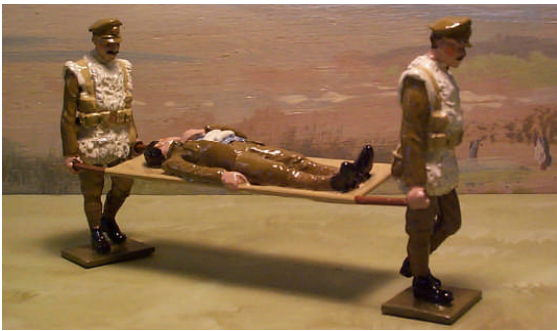

↑ BS180 Model T Ford Ambulance and Medical personal.

← BS 67 Medic plus mule with 2 wounded - seated.

BS 96 Medic plus two wounded

← BS 308 In goatskin - Medic leading mule with stretchers

BS 309 in tunic - Medic leading mule with stretchers

BS81 In goatskins Carrying wounded soldier

BS82 In tunics, Medic leading blinded soldier

BS83 In greatcoat, Medic with wounded soldier

BS20 In goatskin coats: two man stretcher party.

BS21 In tunics: two man stretcher party.