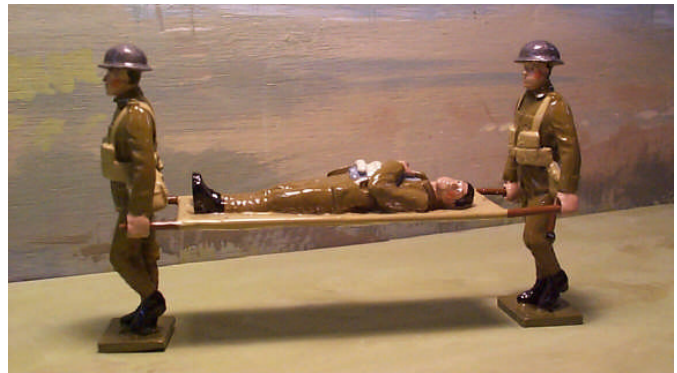

BS81 In goatskins Carrying wounded soldier

BS82 In tunics, Medic leading blinded soldier

BS83 In greatcoat, Medic with wounded soldier

BS20 In goatskin coats: two man stretcher party.

BS21 In tunics: two man stretcher party.

BS19 In tunics: four man stretcher party

BS18 In goatskin coats: four man stretcher party.

BS98 Foot inspection, Officer and soldier.

VH11 Maudslay Lorry - tilt + Driver

TOY ARMY WORKSHOP

GURKHAS

BS1 Western Front: officer; Lewis gunner; standing, kneeling and charging riflemen (5 figures).