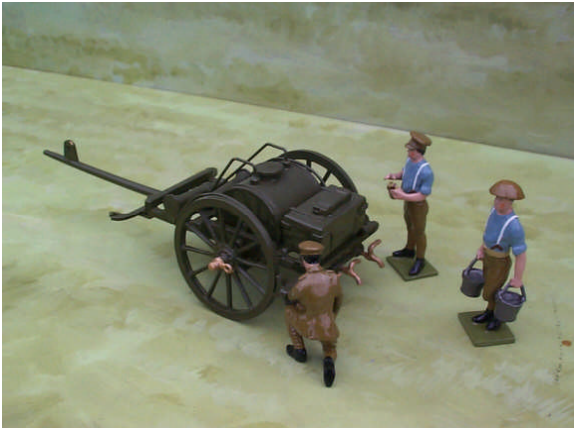

BS220 Covered pickelhaube + rifle

BS218 Steel helmet + rifle

BS219 Steel helmet + lance

TOY ARMY WORKSHOP

HORSE DRAWN 1

BS151 Water cart with three figures

BS152 Water cart with two horses (walking or standing) and one driver

BS153 Water cart with 2 horses, 1 rider and 3 figures.

BS154 Small arms ammo cart and 3 figures.

BS156 Small arms ammo cart with 2 horses & 1 rider.

BS155 Small arms ammo cart with 2 horses & 3 figures.

BS157 With covers 2 horses + 1 Rider