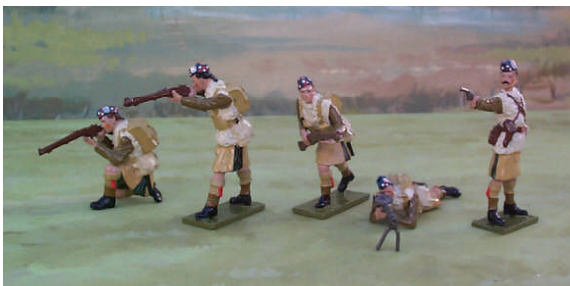

BS52 Highlanders in kilt covers and Balmoral bonnets (with red hackles for the Black Watch), advancing; Lewis gunner & 4 riflemen.

BS49 Highlanders in kilt covers and Balmoral bonnets (with red hackle for the Black Watch), Officer; Lewis gunner prone; standing; kneeling (firing) & advancing (5 figures).

BS47 Highlanders in kilt covers and Glengarries, Officer; Lewis gunner prone; standing; kneeling (firing) & advancing (5 figures).

BS50 Highlanders in kilt covers and Glengarries, advancing; Lewis gunner & 4 riflemen.