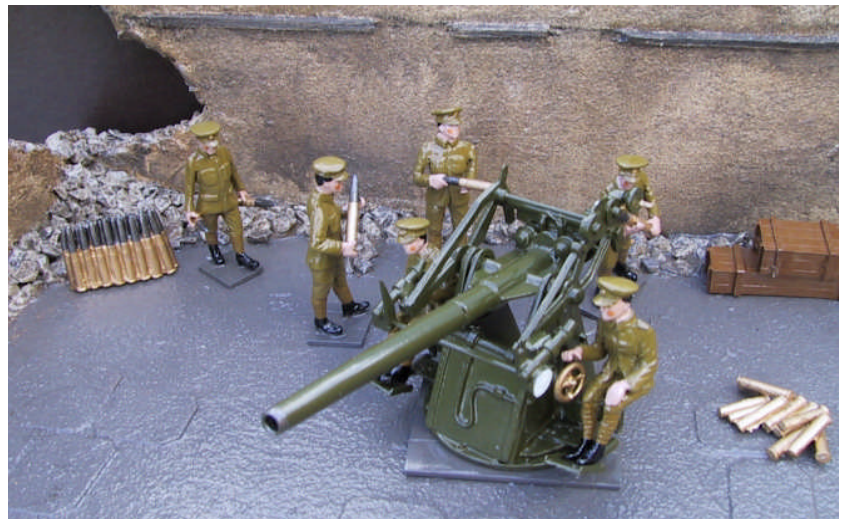

## Turks

BS 852 Officer plus four advancing

BS 851 Maxim MG plus two crew

BS 850 Officer + four in action

Anti-aircraft battlefield

BS123 Sound locator + three operators

BS120 20cwt Anti-aircraft Gun + 6 Gunners.