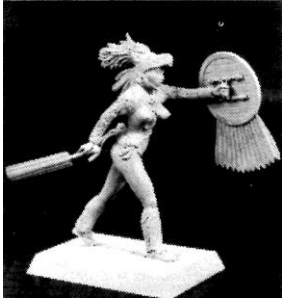

Mascot Models

MASCOT MODELS

A new series of super-detailed white-metal kits

WARRIOR WOMEN OF THE WORLD

Ref. 3W1 "Resolutely, an Aztec captain leads her soldiers towards their adversary..."

This striking model, standing 90mm in her sandals, comes to you as a kit, and costs just **£9.95** including UK postage.

WARRIOR WOMEN OF THE WORLD

3W2 "Aztec Eagle Girl Scout points out the fleeing enemy..." Our second white-metal kit in 90mm scale

Also available: 3W1 "Resolutely, an Aztec captain leads her soldiers..." and NEW: 3W3 "Aztec Jaguar Girl salutes the sun" and 3W4 "Captive Girl of the Aztec Warriors" £9.95 each including UK postage.