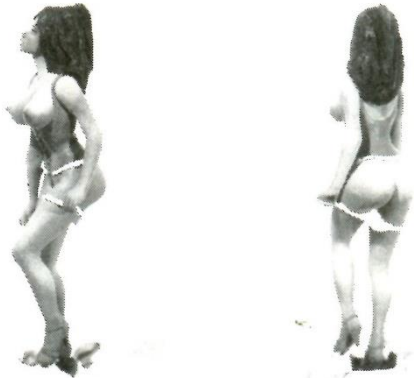

MASCOT MODELS
90mm scale white-metal kits
MM1: Mascot's own Cat-Woman

Superb fully-detailed kit of parts for easy assembly.
Full painting instructions included.
£11.50 including UK postage

MASCOT MODELS
The world's most realistic scale-model girls

Mascot Models £12.95 each

- LL1 A Rustle of Silk
- LL2 Tempting Temp
- LL3 A Bit of a Cheek
- LT1 Galley Slave
- LT2 Colorado Kate
- LT3 Idaho Annie

Arabian Nights

- **Slave Market** £12.95 each
- ANSM1 Zomaroba: harem guard
- ANSM2 Lola: standing slave
- ANSM3 Lindy: kneeling slave
- ANSM4 Louise: kneeling slave

Starlight Miniatures £12.95 each

- S1 Lonesome Cowgirl
- S2 Chérie
- S4 Polly
- S5 Trish
- S6 Busty Babette
- S7 Felicity
- S8 Nicky
- S9 Dawn

- **Two Girl Sets** £25.90 each set
- SL2 Room With a View
- S3 Fanny and Zoë
- **NEW S10 Melanie and Marie**

MASCOT MODELS

A splendid new figure from
Mascot in 90mm scale
LL1 "A Rustle of Silk"