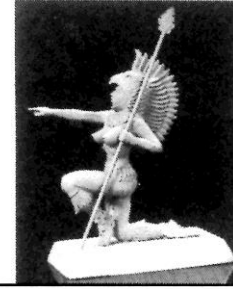

Mascot Models

MASCOT MODELS

A new series of super-detailed white-metal kits

WARRIOR WOMEN OF THE WORLD

Ref. 3W1 "Resolutely, an Aztec captain leads her soldiers towards their adversary..."

This striking model, standing 90mm in her sandals, comes to you as a kit, and costs just **£9.95** including UK postage.

WARRIOR WOMEN OF THE WORLD

3W2 "Aztec Eagle Girl Scout points out the fleeing enemy..." Our second white-metal kit in 90mm scale

Also available: 3W1 "Resolutely, an Aztec captain leads her soldiers..." and NEW: 3W3 "Aztec Jaguar Girl salutes the sun" and 3W4 "Captive Girl of the Aztec Warriors" £9.95 each including UK postage.