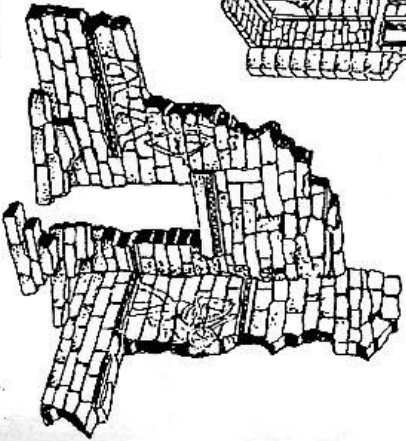

T-17 ANCIENT RUIN

TOMKER MODELS cast in high grade white metal **54mm**

- 5410 Belgian Carabinier 1914
- 5411 Großherzoglich Mecklenburgisches Dragoner Regt 1914
- 5412 Leutnant Belgien Royal Escort 1980
- 5414 Grenadiers Belgian Legion in Mexico 1868(2 figures)
- 5415 French Foreign Legion in Mexico War 1854-55
- 5421 Belgian Grenadier Second Lieutenant 1859-71
- 5422 Trumpeter, 1st Bavarian Schwers Reiter Regt 1900-14
- 5424 Warten SS "Langemarck" Eastern Front 1940
- 5425 Sergeant Cycliste - Frontière Belge 1940
- 5426 Pilot, United States Army Air Force, Burma 1944
- 5427 Belgian Officer Chasseurs Ardennais 1940
- 5433 Medieval Herald
- 5434 Private, 1st Belgian Brigade Piron 1944
- 5435 French Foreign Legion Bir Hakim 1942
- 5436 Flemish Schutzkommando Organisation Todt 1942
- 5437 Torch Tales - set