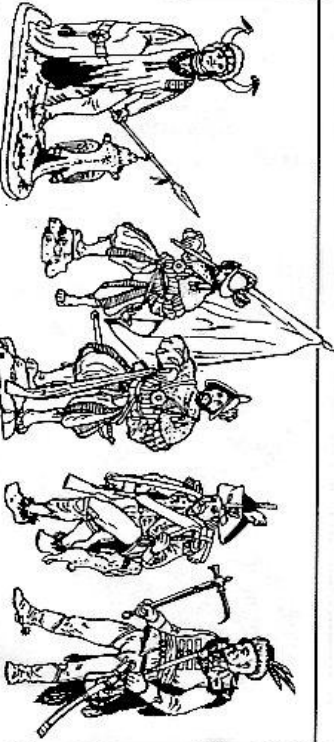

7516 A

7515 A

TOMKER MODELS cast in high grade white metal **75mm**

7513

7520

7517

TOMKER MODELS cast in high grade white metal **90mm**

9003 Crew Indian 1835
 9004 Landsknecht c.1570
 9005 French Revolutionary Infantryman 1793
 9008 Hussar Officer France c.1700
 FGW1 French Infantry Drummer Service Dress 1900-15
 GSS1 Leibstandarte SS "Adolf Hitler" Officer 1938
 GSS2 Leibstandarte SS "Adolf Hitler" Standard bearer 1938
 GSS3 Leibat SS "Adolf Hitler" Private 1938
 GSS4 Leibat SS "Adolf Hitler" Officer with batt colour
 FNL3 French Chevaux-Legers trumpeter 1812-14
 BAB1 Royal Artillery drum major 1840-47
 EMI1 Musketeer 1608-40