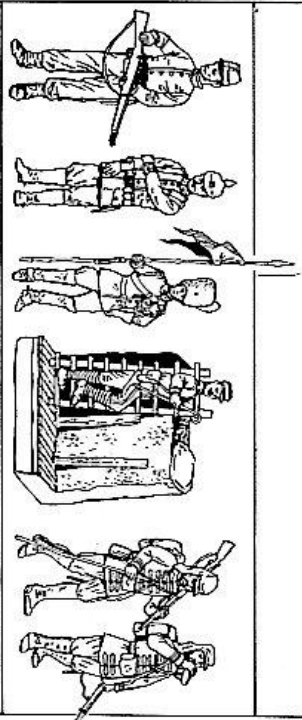

5410 5411 5412 5414 5415