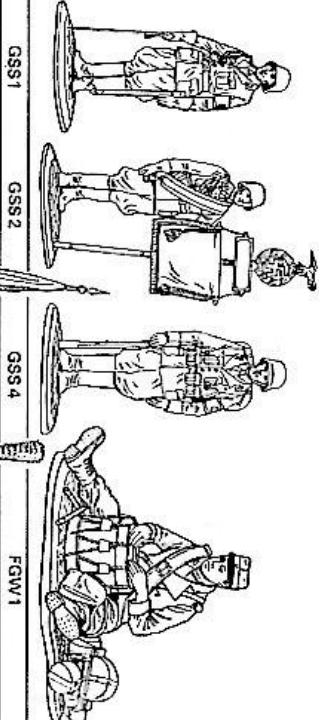

TOMKER MODELS cast in high grade white metal **90mm**

GSS1 GSS2 GSS4 FGW1
BAB1 GSS3 FNL3 EMI1