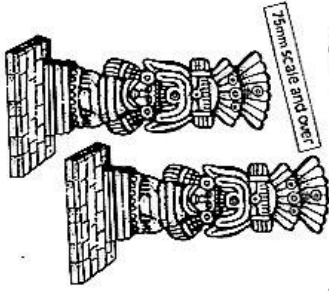

7516 A

7515 A

TOMKER MODELS cast in high grade white metal **75mm**

7513

7520

7517

TOMKER MODELS cast in high grade white metal **90mm**

9003 Crew Indian 1835
 9004 Landsknecht c.1570
 9005 French Revolutionary Infantryman 1793
 9008 Hussar Officer France c.1700
 FGW1 French Infantry Drummer Service Dress 1900-15
 GSS1 Leibstandarte SS "Adolf Hitler" Officer 1938
 GSS2 Leibstandarte SS "Adolf Hitler" Standard bearer 1938
 GSS3 Leibat SS "Adolf Hitler" Private 1938
 GSS4 Leibat SS "Adolf Hitler" Officer with batt colour
 FNL3 French Chevaux-Legers trumpeter 1812-14
 BAB1 Royal Artillery drum major 1840-47
 EMI1 Musketeer 1608-40

9003 9004 9008 FNL3

TOMKER MODELS cast in high grade white metal **90mm**

GSS1 GSS2 GSS4 FGW1
 BAB1 GSS3 FNL3 EMI1

TOMKER MODELS

T31 A MAYA SHRINE

75mm scale and over

T31 B 2 MAYA STATUES

75mm scale and over

T34 AZTEC CIVILISATION
DIORAMA SET

75mm scale and over

T18 FENCING SET

T21 LOG CABIN

T19 TRIUMPHAL ARCH

T20 TAVERN

All the diorama construction sets are in 1/35-54mm scale

(T22) ARMoured HEAVY DEFENCE GUN