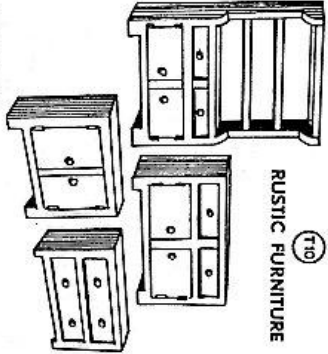

110 RUSTIC FURNITURE

For use with
T. 9 RUSTIC INTERIOR

111 ORNAMENTAL FOUNTAIN

117 GATEWAY with 2 metal lanterns

118 PUMP and WELL

FOR THE UNIFORMS LISTEN TO THE SETS IN 1/35-34MM SCALE

T-15 TOWN-GATE

T-16 ORIENTAL HOUSES