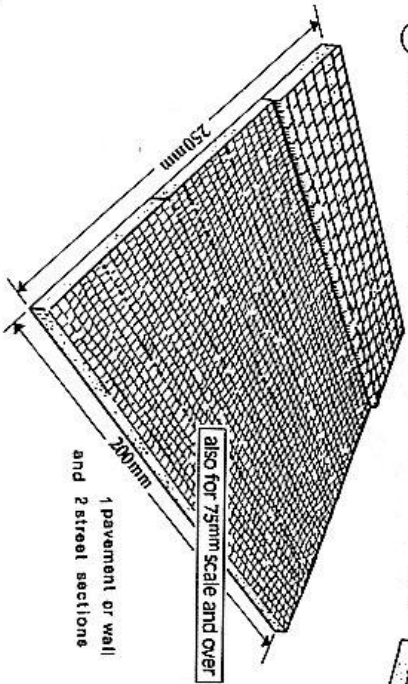

(T23) ATLANTIC WALL BUNKER

(T24) BUNKER WITH FLAK PIT

(T25) SMALL FACTORY (RUIN)

(T26) set with 3 columns

(T26) corner set with 2 coluns

(T27) Large street section

also for 75mm scale and over
1 pavement or wall
and 2 street sections

T28 Gate with compatible wall sections

T29 Strongpoint between rocks

T30 INN-COURT YARD

T31 2 MAYA STATUES

75mm scale and over

T31A MAYA SHRINE

75mm scale and over

T32 3 FIGURE BASES

75mm scale and over

T33 RUINED STREET WITH POST-OFFICE

New concept, designed in flat realistic 2-dimensional perspective. No loss of unnecessary space. More surface for your models.