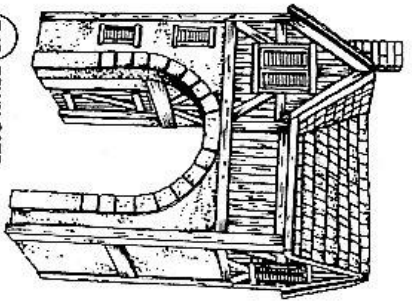

FOR THE UNIFORMS LISTEN TO THE SETS IN 1/35-34MM SCALE

T-15 TOWN-GATE