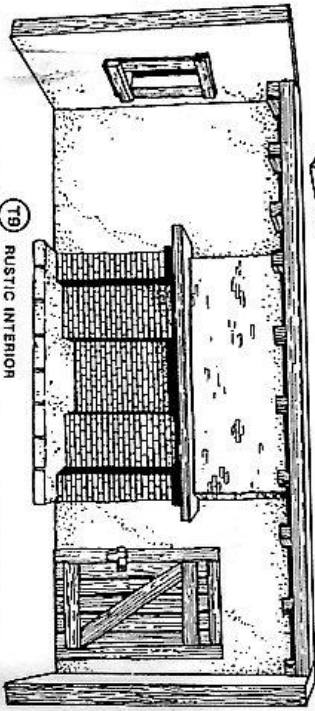

14 SET OF 4 CABIONS

16 VIGNETTE WITH ARCHED BRIDGE

All the diorama construction sets are in 1/35-54mm scale

16 ORNAMENTAL WELL

113 MEDIEVAL RUIN

175 TREE (in kit form)

112 WALL SECTION

119 RUSTIC INTERIOR

110 RUSTIC FURNITURE

For use with
T. 9 RUSTIC INTERIOR

111 ORNAMENTAL FOUNTAIN

117 GATEWAY with 2 metal lanterns

118 PUMP and WELL

FOR THE UNIFORMS LISTEN TO THE SETS IN 1/35-34MM SCALE

T-15 TOWN-GATE

T-16 ORIENTAL HOUSES