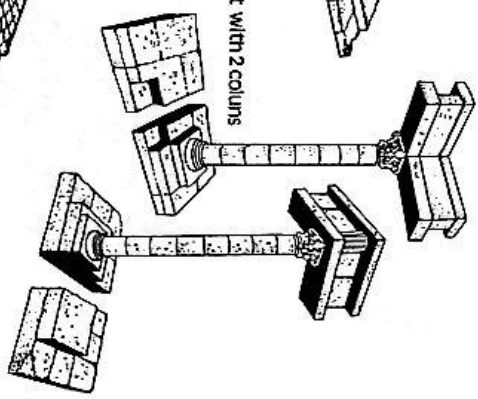

(T23) ATLANTIC WALL BUNKER

(T24) BUNKER WITH FLAK PIT

(T25) SMALL FACTORY (RUIN)

(T26) set with 3 columns

(T26) corner set with 2 coluns

(T27) Large street section

also for 75mm scale and over
1 pavement or wall
and 2 street sections

T28 Gate with compatible wall sections

T29 Strongpoint between rocks

T30 INN-COURT YARD

T31 2 MAYA STATUES

75mm scale and over

T31A MAYA SHRINE

75mm scale and over

T32 3 FIGURE BASES