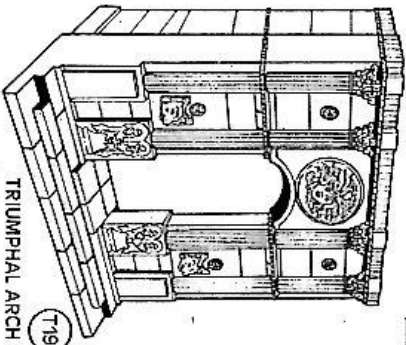

T34 AZTEC CIVILISATION
DIORAMA SET

75mm scale and over

T18 FENCING SET

T21 LOG CABIN

T19 TRIUMPHAL ARCH

T20 TAVERN

All the diorama construction sets are in 1/35-54mm scale

(T22) ARMoured HEAVY DEFENCE GUN

(T23) ATLANTIC WALL BUNKER

(T24) BUNKER WITH FLAK PIT

(T25) SMALL FACTORY (RUIN)

(T26) set with 3 columns

(T26) corner set with 2 coluns

(T27) Large street section

also for 75mm scale and over
1 pavement or wall
and 2 street sections