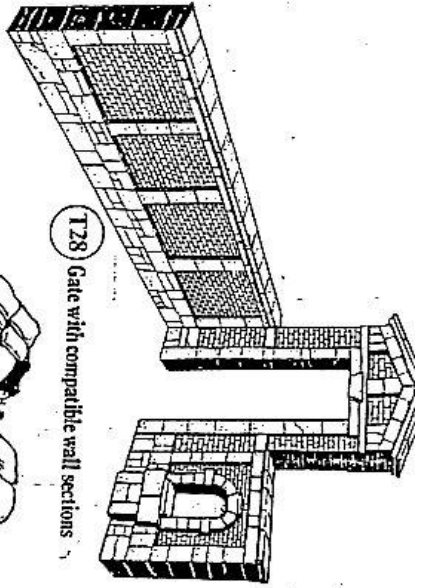

(T23) ATLANTIC WALL BUNKER

(T24) BUNKER WITH FLAK PIT

(T25) SMALL FACTORY (RUIN)

(T26) set with 3 columns

(T26) corner set with 2 coluns

(T27) Large street section

also for 75mm scale and over
1 pavement or wall
and 2 street sections

T28 Gate with compatible wall sections

T29 Strongpoint between rocks

T30 INN-COURT YARD

T31 2 MAYA STATUES

75mm scale and over

T31A MAYA SHRINE

75mm scale and over

T32 3 FIGURE BASES

75mm scale and over

T33 RUINED STREET WITH POST-OFFICE

New concept, designed in flat realistic 2-dimensional perspective. No loss of unnecessary space. More surface for your models.