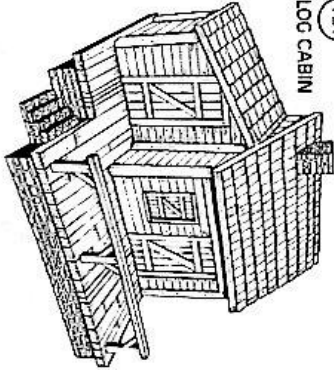

T34 AZTEC CIVILISATION
DIORAMA SET

75mm scale and over

T18 FENCING SET

T21 LOG CABIN

T19 TRIUMPHAL ARCH

T20 TAVERN

All the diorama construction sets are in 1/35-54mm scale

(T22) ARMoured HEAVY DEFENCE GUN