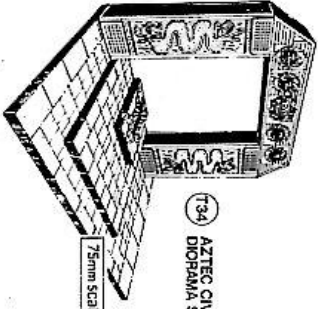

9003 9004 9008 FNL3

TOMKER MODELS cast in high grade white metal **90mm**

GSS1 GSS2 GSS4 FGW1
 BAB1 GSS3 FNL3 EMI1

TOMKER MODELS

T31 A MAYA SHRINE

75mm scale and over

T31 B 2 MAYA STATUES

75mm scale and over

T34 AZTEC CIVILISATION
DIORAMA SET

75mm scale and over

T18 FENCING SET

T21 LOG CABIN

T19 TRIUMPHAL ARCH

T20 TAVERN

All the diorama construction sets are in 1/35-54mm scale

(T22) ARMoured HEAVY DEFENCE GUN