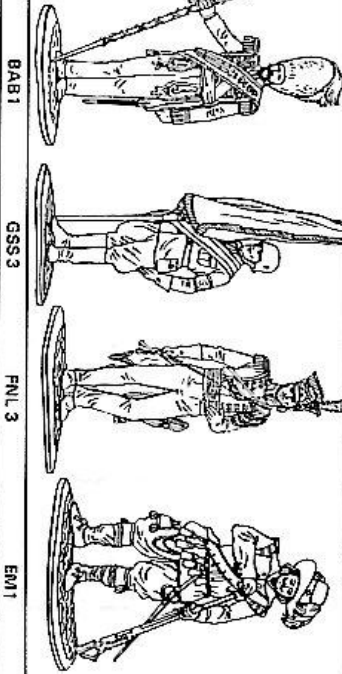

TOMKER MODELS cast in high grade white metal **90mm**

GSS1 GSS2 GSS4 FGW1
BAB1 GSS3 FNL3 EMI1