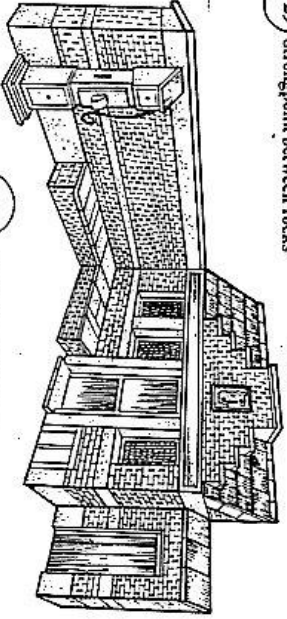

(T23) ATLANTIC WALL BUNKER

(T24) BUNKER WITH FLAK PIT

(T25) SMALL FACTORY (RUIN)

(T26) set with 3 columns

(T26) corner set with 2 coluns

(T27) Large street section

also for 75mm scale and over
1 pavement or wall
and 2 street sections

T28 Gate with compatible wall sections

T29 Strongpoint between rocks

T30 INN-COURT YARD

T31 2 MAYA STATUES

75mm scale and over

T31A MAYA SHRINE

75mm scale and over

T32 3 FIGURE BASES