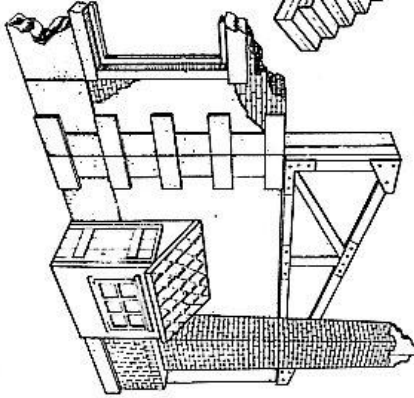

T34 AZTEC CIVILISATION
DIORAMA SET

75mm scale and over

T18 FENCING SET

T21 LOG CABIN

T19 TRIUMPHAL ARCH

T20 TAVERN

All the diorama construction sets are in 1/35-54mm scale

(T22) ARMoured HEAVY DEFENCE GUN

(T23) ATLANTIC WALL BUNKER

(T24) BUNKER WITH FLAK PIT

(T25) SMALL FACTORY (RUIN)

(T26) set with 3 columns

(T26) corner set with 2 coluns

(T27) Large street section

also for 75mm scale and over
1 pavement or wall
and 2 street sections