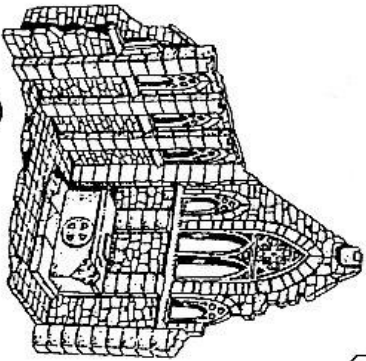

T-15 TOWN-GATE

T-14 CHURCH RUIN