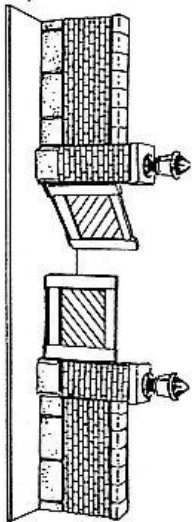

117 GATEWAY with 2 metal lanterns