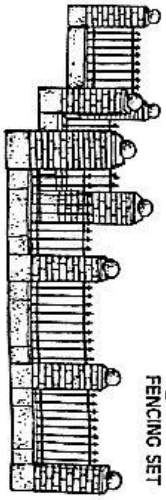

9003 9004 9008 FNL3

TOMKER MODELS cast in high grade white metal **90mm**

GSS1 GSS2 GSS4 FGW1
 BAB1 GSS3 FNL3 EMI1

TOMKER MODELS

T31 A MAYA SHRINE

75mm scale and over

T31 B 2 MAYA STATUES

75mm scale and over

T34 AZTEC CIVILISATION
DIORAMA SET

75mm scale and over

T18 FENCING SET

T21 LOG CABIN

T19 TRIUMPHAL ARCH

T20 TAVERN

All the diorama construction sets are in 1/35-54mm scale

(T22) ARMoured HEAVY DEFENCE GUN