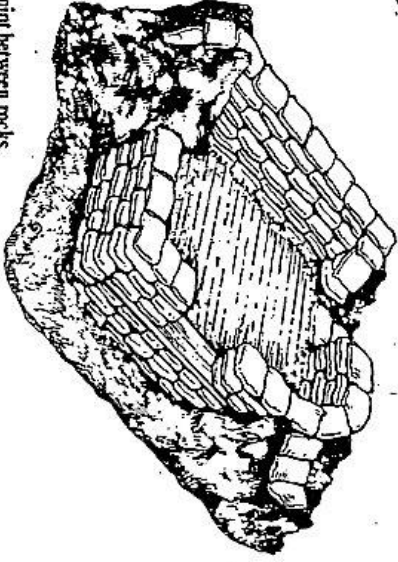

(T23) ATLANTIC WALL BUNKER

(T24) BUNKER WITH FLAK PIT

(T25) SMALL FACTORY (RUIN)

(T26) set with 3 columns

(T26) corner set with 2 coluns

(T27) Large street section

also for 75mm scale and over
1 pavement or wall
and 2 street sections

T28 Gate with compatible wall sections

T29 Strongpoint between rocks

T30 INN-COURT YARD

T31 2 MAYA STATUES

75mm scale and over

T31A MAYA SHRINE

75mm scale and over

T32 3 FIGURE BASES