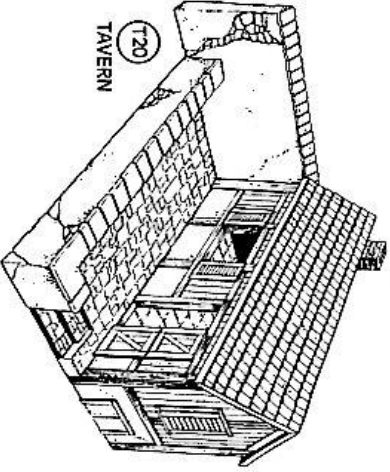

T34 AZTEC CIVILISATION
DIORAMA SET

75mm scale and over

T18 FENCING SET

T21 LOG CABIN

T19 TRIUMPHAL ARCH

T20 TAVERN

All the diorama construction sets are in 1/35-54mm scale

(T22) ARMoured HEAVY DEFENCE GUN

(T23) ATLANTIC WALL BUNKER

(T24) BUNKER WITH FLAK PIT

(T25) SMALL FACTORY (RUIN)

(T26) set with 3 columns

(T26) corner set with 2 coluns

(T27) Large street section

also for 75mm scale and over
1 pavement or wall
and 2 street sections