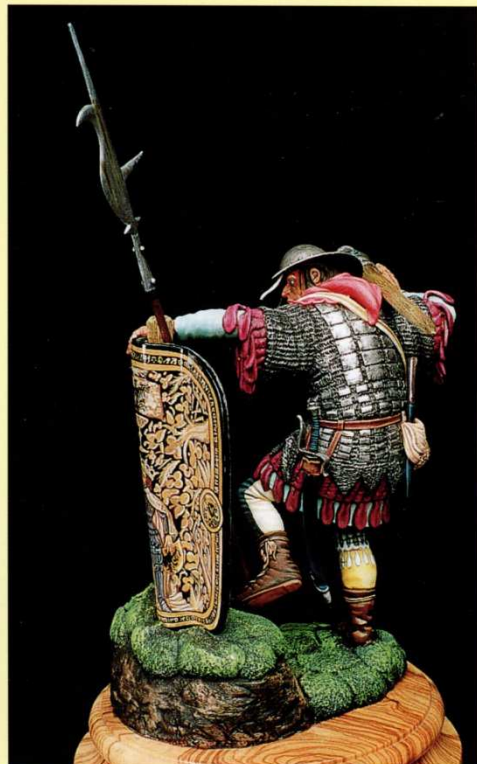

WHITE MODELS

by
Stefano Borin

Catalogo a Colori
Full Color Catalogue

FIGURINES FOR COLLECTORS
MADE IN ITALY

"I soldatini di piombo, immobili e silenziosi in mezzo alle collezioni, ci osservano mentre, nostalgici, rievochiamo e talvolta riscriviamo i colori della storia dell'uomo."

Don Allen

90/006 - Mameluke - 1799

Don W. K.

90/007 - Immortals Officers - 333 B.C.

Don Walker

90/008 - Highlander Officer - Culloden 1746

Don W. H.

90/009 - Ex-Hungarian Mercenary - 1486

Don Walker

90/010 - Gladiator I sec. A.C. "Mirmillo" (1)

Boen W. Lee

90/011 - Italian Medieval Knight - First Half XVI Cent. ⁽¹⁾

90/012 - Infantry Chief • Nord-Centre Italy 1320/40

Don Weller

90/013 - French Hussar Officer 1812-15