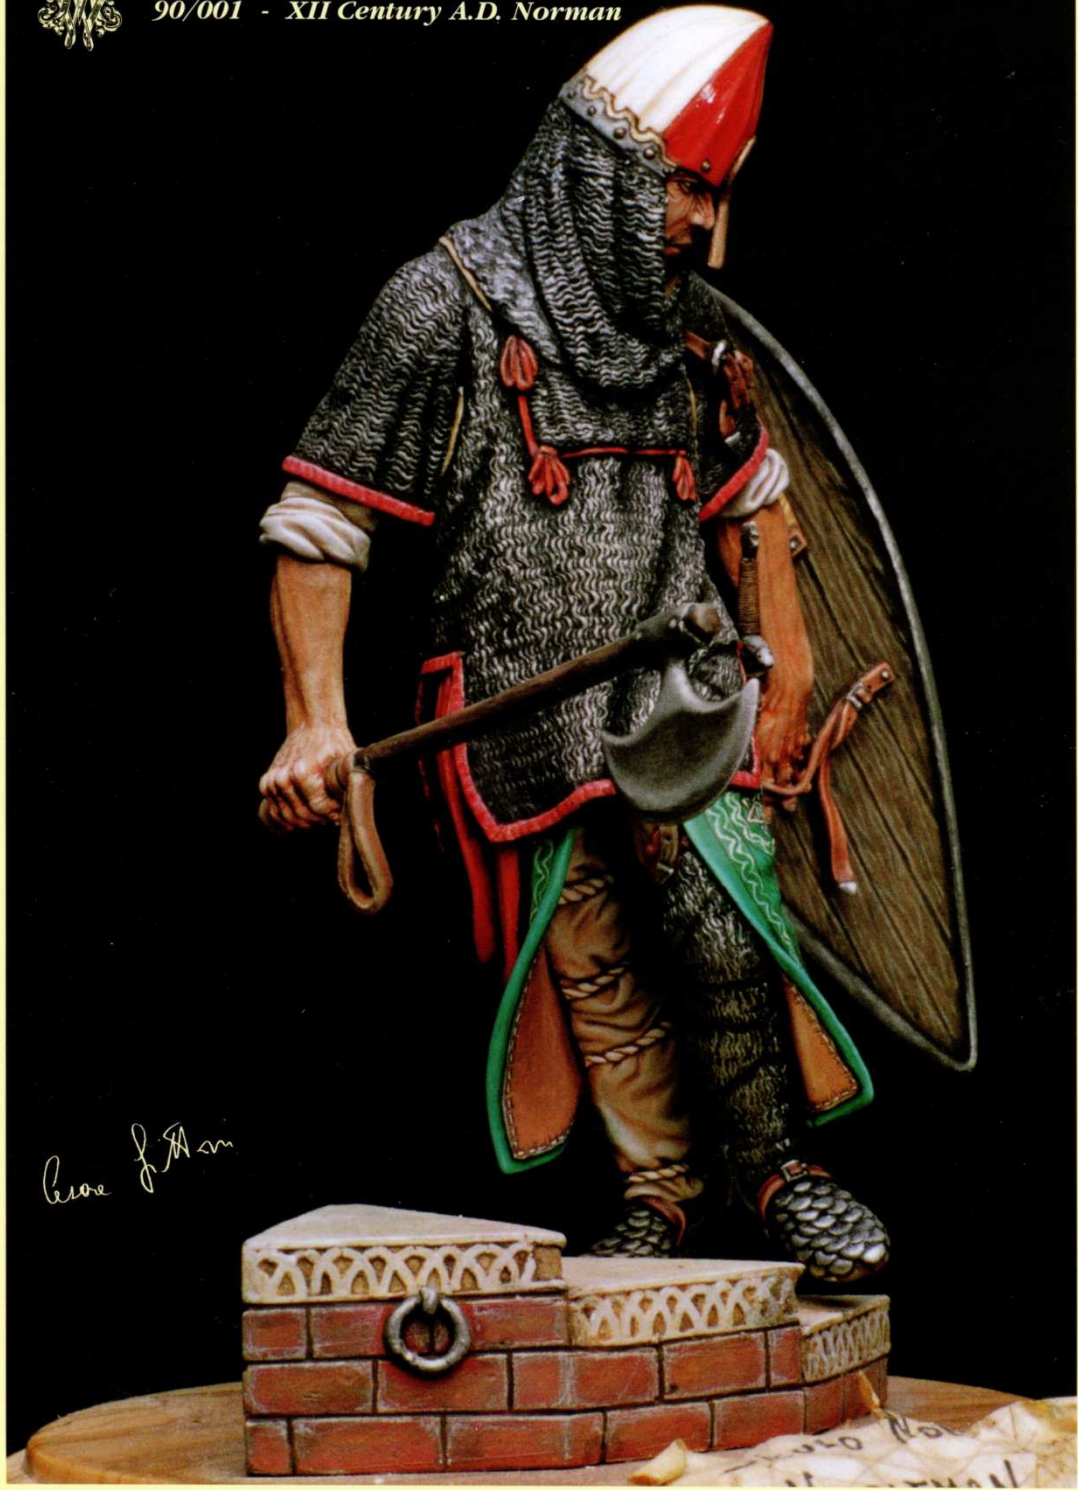

WHITE MODELS

by
Stefano Borin

Catalogo a Colori
Full Color Catalogue

FIGURINES FOR COLLECTORS
MADE IN ITALY

"I soldatini di piombo, immobili e silenziosi in mezzo alle collezioni, ci osservano mentre, nostalgici, rievochiamo e talvolta riscriviamo i colori della storia dell'uomo."

"Little tin soldiers, silent and still standing in the middle of collections, they stare at us recalling and sometimes rewriting, with nostalgia, the colours of human history."

90/001 - XII Century A.D. Norman

Gene J. Mason

90/002 - Polish Lancer Trumpeter 1st. Reg. 1810-14

Don Hoyer

90/003 - Half armoured Samurai - Sec. XV

Don Walker

90/004 - Officer of Horse Carabineer - 1810/15

Don W. H.

90/005 - Thracian Peltast - 328 B.C.

Donner Hofler

90/014 - Islamic Warrior XVIII - XIX century

90/015 - Landskecht Veteran "Dopplesoldner" - first half XVI cent.

WHITE MODELS (90mm métal),

90/016 Gladiateur N°2 - 1^{er} siècle après JC

WHITE MODELS (90mm métal),