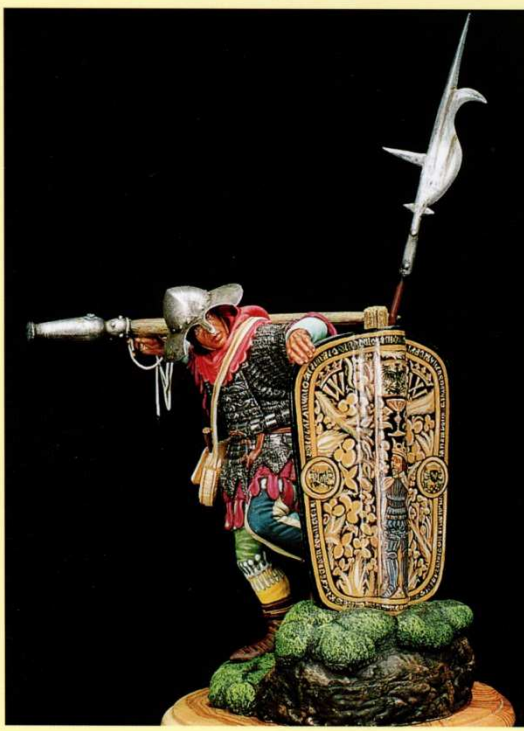

WHITE MODELS

by
Stefano Borin

Catalogo a Colori
Full Color Catalogue

FIGURINES FOR COLLECTORS
MADE IN ITALY

"I soldatini di piombo, immobili e silenziosi in mezzo alle collezioni, ci osservano mentre, nostalgici, rievochiamo e talvolta riscriviamo i colori della storia dell'uomo."

Gene J. Mason

90/002 - Polish Lancer Trumpeter 1st. Reg. 1810-14

Don Hoyer

90/003 - Half armoured Samurai - Sec. XV

Don Walker

90/004 - Officer of Horse Carabineer - 1810/15

Don W. H.

90/005 - Thracian Peltast - 328 B.C.

Don Allen

90/006 - Mameluke - 1799

Don W. K.

90/007 - Immortals Officers - 333 B.C.

Don Walker

90/008 - Highlander Officer - Culloden 1746

Don W. H.

90/009 - Ex-Hungarian Mercenary - 1486

Don Walker

90/010 - Gladiator I sec. A.C. "Mirmillo" (1)

Boen W. Lee

90/011 - Italian Medieval Knight - First Half XVI Cent. ⁽¹⁾

90/012 - Infantry Chief • Nord-Centre Italy 1320/40

Don Weller

90/013 - French Hussar Officer 1812-15