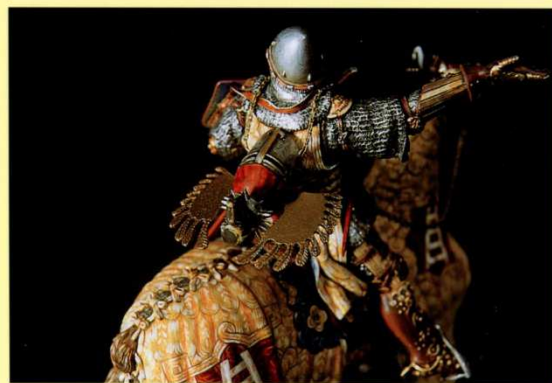

Don Walker

90/010 - Gladiator I sec. A.C. "Mirmillo" (1)

Boen W. Lee

90/011 - Italian Medieval Knight - First Half XVI Cent. ⁽¹⁾

90/012 - Infantry Chief • Nord-Centre Italy 1320/40

Don Weller

90/013 - French Hussar Officer 1812-15

Donner Hofler

90/014 - Islamic Warrior XVIII - XIX century

90/015 - Landskecht Veteran "Dopplesoldner" - first half XVI cent.

WHITE MODELS (90mm métal),

90/016 Gladiateur N°2 - 1^{er} siècle après JC

WHITE MODELS (90mm métal),