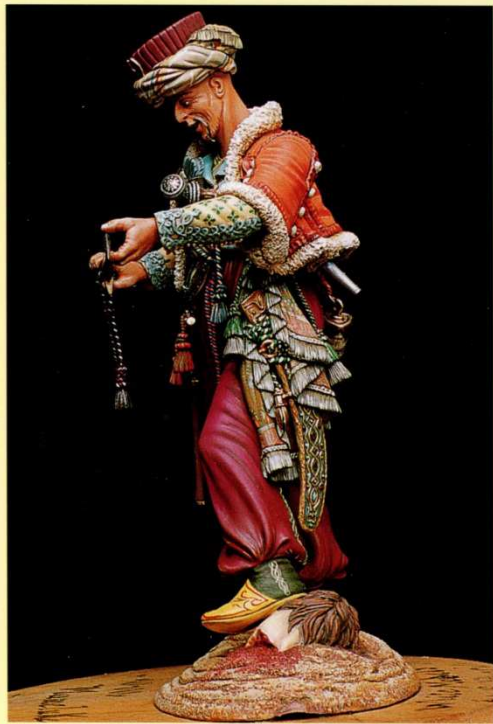

WHITE MODELS

by
Stefano Borin

Catalogo a Colori
Full Color Catalogue

FIGURINES FOR COLLECTORS
MADE IN ITALY

"I soldatini di piombo, immobili e silenziosi in mezzo alle collezioni, ci osservano mentre, nostalgici, rievochiamo e talvolta riscriviamo i colori della storia dell'uomo."

Gene J. Mason

90/002 - Polish Lancer Trumpeter 1st. Reg. 1810-14

Don Hoyer

90/003 - Half armoured Samurai - Sec. XV

Don Walker

90/004 - Officer of Horse Carabineer - 1810/15

Don W. H.

90/005 - Thracian Peltast - 328 B.C.

Don Allen

90/006 - Mameluke - 1799

Don W. K.

90/007 - Immortals Officers - 333 B.C.

Don Walker

90/008 - Highlander Officer - Culloden 1746

Don W. H.

90/009 - Ex-Hungarian Mercenary - 1486

Donner Hofler

90/014 - Islamic Warrior XVIII - XIX century

90/015 - Landskecht Veteran "Dopplesoldner" - first half XVI cent.

WHITE MODELS (90mm métal),

90/016 Gladiateur N°2 - 1^{er} siècle après JC

WHITE MODELS (90mm métal),