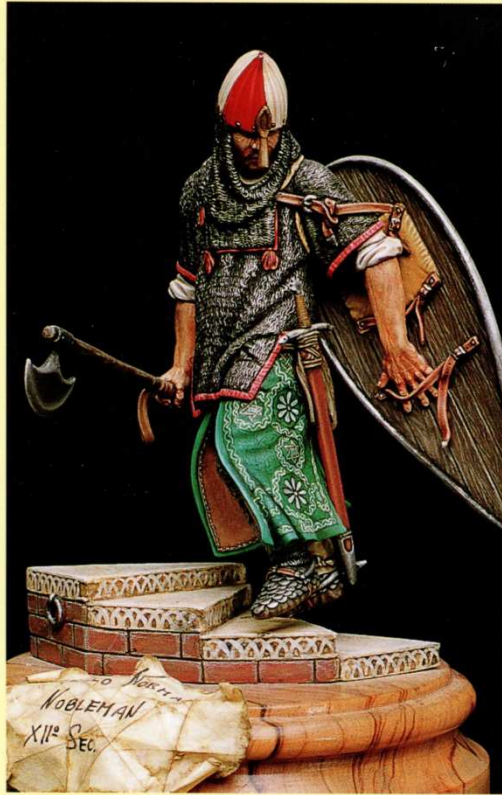

WHITE MODELS

by
Stefano Borin

Catalogo a Colori
Full Color Catalogue

FIGURINES FOR COLLECTORS
MADE IN ITALY

"I soldatini di piombo, immobili e silenziosi in mezzo alle collezioni, ci osservano mentre, nostalgici, rievochiamo e talvolta riscriviamo i colori della storia dell'uomo."

"Little tin soldiers, silent and still standing in the middle of collections, they stare at us recalling and sometimes rewriting, with nostalgia, the colours of human history."

90/001 - XII Century A.D. Norman

Gene J. Mason

90/002 - Polish Lancer Trumpeter 1st. Reg. 1810-14

Don Hoyer

90/003 - Half armoured Samurai - Sec. XV

Don Walker

90/004 - Officer of Horse Carabineer - 1810/15

Don W. H.

90/005 - Thracian Peltast - 328 B.C.