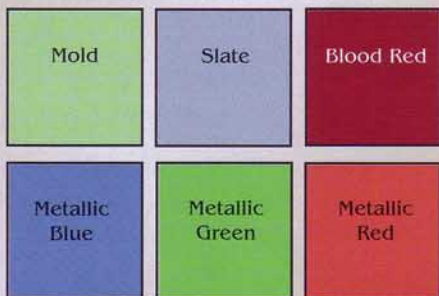

77-701 Gold Metallic	77-702 Silver Metallic	77-703 Bronze Metallic	77-704 Steel	77-705 Flesh	77-706 White	77-707 Gray	77-708 Black
77-709 Shamrock Green	77-710 Forest Green	77-711 Dun	77-712 Leather	77-713 Red Brown	77-714 Dark Brown	77-715 Ivory	77-716 Yellow
77-717 Orange	77-718 Red	77-719 Sky Blue	77-720 True Blue	77-721 Dark Blue	77-722 Copper Metallic	77-723 Purple	77-724 White "Brush-on" Primer

For the Finishing Touch!

77-800 THE PARTHA PAINT RACK #2... Includes 6 each of the shown colors, 12 Brush Kits, 12 Spray Primers and Rack. All items sold individually.

77-801 Medium Gray	77-802 Dark Gray	77-803 Slate	77-804 Olive	77-805 Tan	77-806 Caucasian	77-807 Sun Tan	77-808 Amerindian
77-809 Asian	77-810 East Indian	77-811 African	77-812 Dunkel Braun	77-813 Pink	77-814 Blood Red	77-815 Violet	77-816 Plum
77-817 Light Blue	77-818 Florescent Blue	77-819 Florescent Green	77-820 Florescent Yellow	77-821 Florescent Red	77-822 Florescent Magenta	77-823 Clear "Brush-on" Sealer	77-824 Black "Brush-on" Primer

77-730
Partha Paint Kit

77-740
Battletech® Autumn Colors Sleeve

77-741
Battletech® Summer Colors Sleeve

77-750
Chaos War Colors Sleeve

77-725 Spray Partha Primer 6 oz.

77-726 Spray Clear Matte Sealer 5.75 oz.