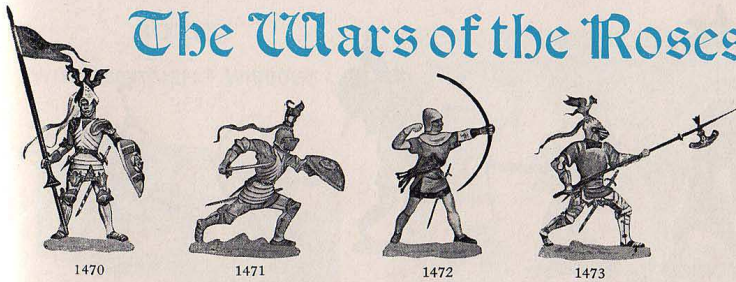

7480 SWOPPET KNIGHT BOX SET
(38.1 x 33 cms.) 9 Models 29/6

SWOPPET KNIGHTS

Here's perfection in miniature. Magnificent models of Fifteenth Century Knights to relive the Wars of the Roses. Made in the Swoppet tradition, all parts fitting firmly, yet easily detached. Lifting visors, removable swords, swivelling bodies, all brightly coloured and adorned with their heraldic devices. Available singly or in the handsome window Boxes illustrated.

4470 3 FIGURE WINDOW BOX
(16.5 x 9.5 cms.) 5/3d

4473 3 FIGURE WINDOW BOX
(16.5 x 9.5 cms.) 5/3d

The Wars of the Roses

FREE SHOW STAND

DISMOUNTED KNIGHTS

- 1470 Knight standing with lance and standard
 - 1471 Knight attacking with sword and shield
 - 1472 Long bowman standing with arrows in his belt
 - 1473 Knight advancing with pole-axe or bill
 - 1474 Knight striking with battle-axe or sword
 - 1475 Cross-bowman kneeling with bow at the ready
- Note.—Each knight is supplied packed in dozens. Assorted colours with various shaped accessories

SA16 (Make sure and order Stand by this number)
Knight show stand designed for the 15th Century Swoppet Knights and shows the various pieces which go to make up these Swoppets

AMERICAN CIVIL WAR

A series of UNION & CONFEDERATE Soldiers. Each model is a study in realism and action. Infantry models are also available.