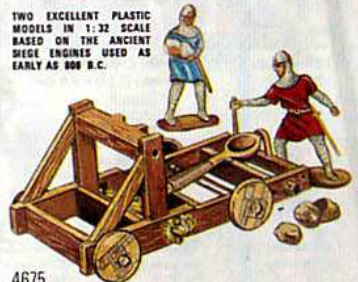

4675 THE CATAPULT A plastic model with a strong tensile action to throw plastic stone ammunition supplied. Trigger releases arm to fire. Supplied complete with two attendant soldiers in medieval uniform and packed in an attractive display carton. Size: 19 x 8.5 x 8.5 cms.