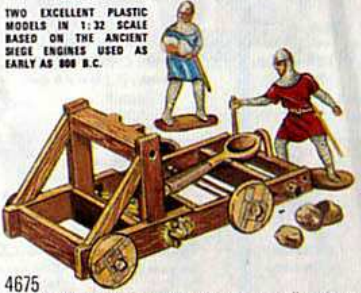

IB ANCIENT SIEGE ENGINES

4675 THE CATAPULT A plastic model with a strong tensile action to throw plastic stone ammunition supplied. Trigger releases arm to fire. Supplied complete with two attendant soldiers in medieval uniform and packed in an attractive display carton. Size: 19 x 8.5 x 8.5 cms.