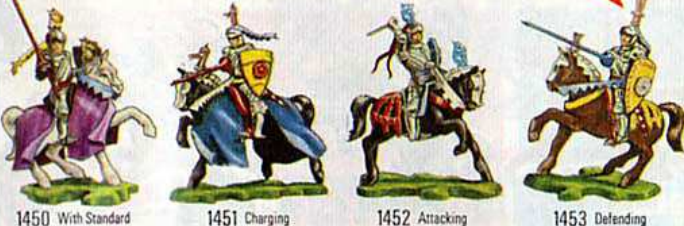

The original "Swop and Swivel" models with interchangeable parts

KNIGHT Swoppets

1450 With Standard   1451 Charging   1452 Attacking   1453 Defending

Magnificent models of Fifteenth Century Knights to relive the Wars of the Roses. Made in the Swoppet tradition which Britains originated. All parts fitting firmly yet easily detached. Lifting visors, removable swords, swivelling bodies, all brightly coloured and adorned with their heraldic devices. Available singly or in the handsome presentation boxes illustrated.

NEW ADDITION