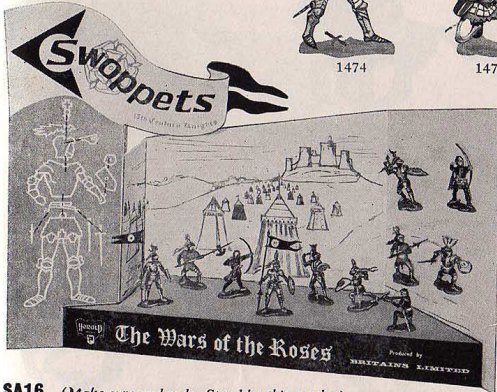

4470 3 FIGURE WINDOW BOX
(16.5 x 9.5 cms.) 5/3d

4473 3 FIGURE WINDOW BOX
(16.5 x 9.5 cms.) 5/3d

The Wars of the Roses

FREE SHOW STAND

DISMOUNTED KNIGHTS

- 1470 Knight standing with lance and standard
 - 1471 Knight attacking with sword and shield
 - 1472 Long bowman standing with arrows in his belt
 - 1473 Knight advancing with pole-axe or bill
 - 1474 Knight striking with battle-axe or sword
 - 1475 Cross-bowman kneeling with bow at the ready
- Note.—Each knight is supplied packed in dozens. Assorted colours with various shaped accessories

SA16 (Make sure and order Stand by this number)
Knight show stand designed for the 15th Century Swoppet Knights and shows the various pieces which go to make up these Swoppets

AMERICAN CIVIL WAR

A series of UNION & CONFEDERATE Soldiers. Each model is a study in realism and action. Infantry models are also available.