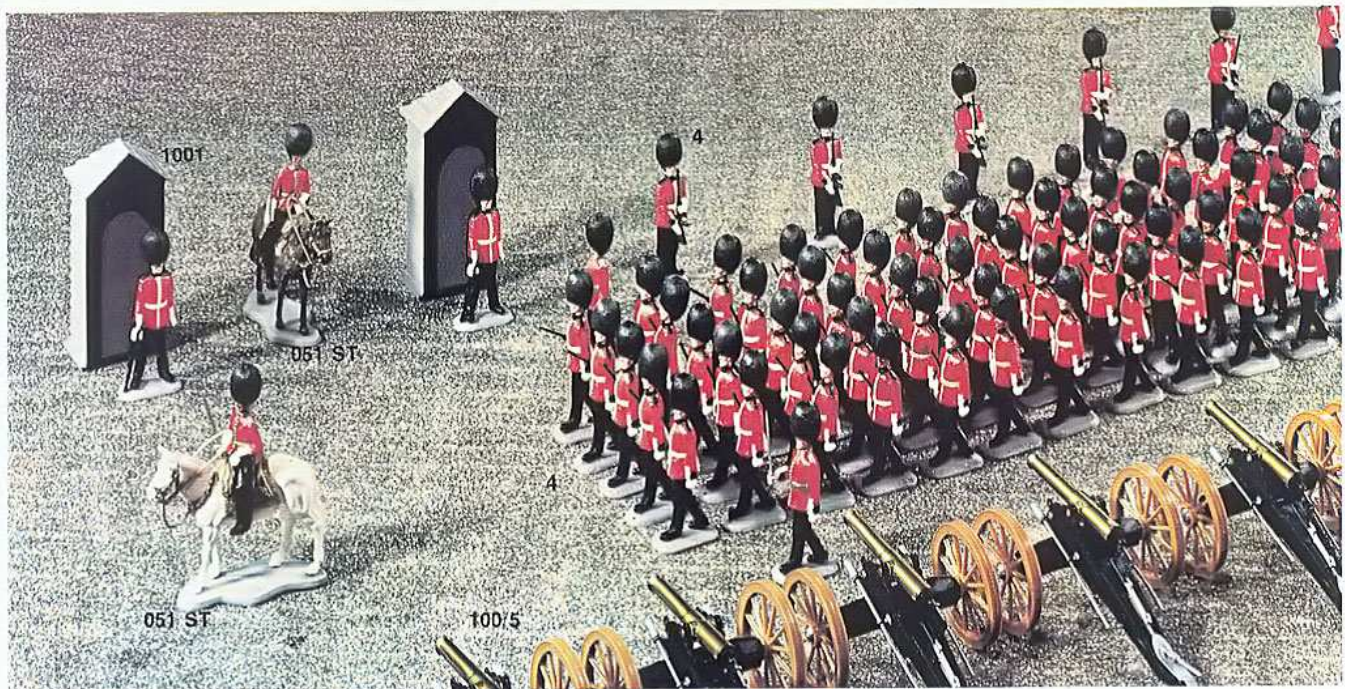

## TIMPO MODERN ARMY AND CEREMONIAL RANGE

**Modern Army Model Figures**  
Standing. 3 doz in Display Box.  
6 Khaki Soldiers, 7 German Soldiers,  
11 British Infantry, 12 British  
Airborne, 13 British Armoured,  
14 Australian Soldiers.  
00/2 12 doz assorted in Display Box  
(6 doz Modern Army, 6 doz Medieval).