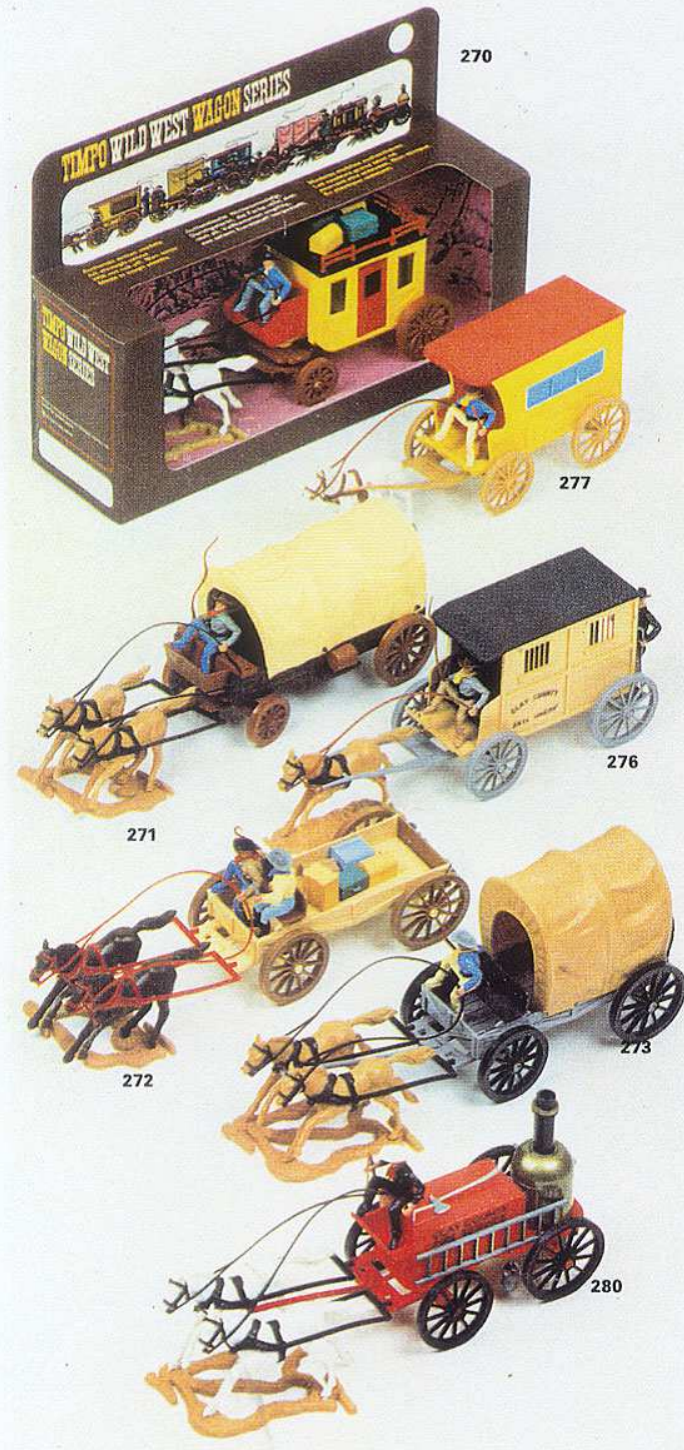

282 FOREIGN LEGION PATROL

- Complete with 1 Field Gun, 1 Legionaire Tent, 2 Standing Legionaires and 1 Palm Tree.
- **283 DESERT WARRIORS**: Complete with 1 Mounted Arab on Camel, 2 Standing Arabs, 1 Cannon and 2 Palm Trees.
- **286 JOUSTING KNIGHT**: Complete with 1 Mounted Jousting Knight, 1 Medieval Tent, 1 Standing Knight and 1 Tree.
- **287 MODERN ARMY ASSAULT**: Complete with 1 Assault Craft (with 2 Army Figures), 3 Standing Soldiers, 1 Shell Torn Wall and 1 Tree.
- **288 MODERN ARMY ARTILLERY**: Complete with 1 Artillery Gun, 1 Sandbag Wall, 3 Standing Soldiers and 1 Tree.

1800 ROMAN CHARIOT: Complete with Driver and 4 Horses and 1 Tree.

Fully Assembled Buildings

- **290 ASSEMBLED JAIL**, plus 1 Cowboy and 1 Tree.
- **291 ASSEMBLED BANK**, plus 1 Cowboy and 1 Tree.
- **292 ASSEMBLED STAGECOACH OFFICE**, plus 1 Cowboy and 1 Tree.
- **293 ASSEMBLED U.S. MARSHAL'S OFFICE**, plus 1 Cowboy and 1 Tree.
- **294 ASSEMBLED GENERAL STORE**, plus 1 Cowboy and 1 Tree.
- **295 ASSEMBLED LIVRY STABLE**, plus 1 Stable Boy and 1 Tree.
- **296 ASSEMBLED SALOON**, plus 1 Cowboy and 1 Tree.