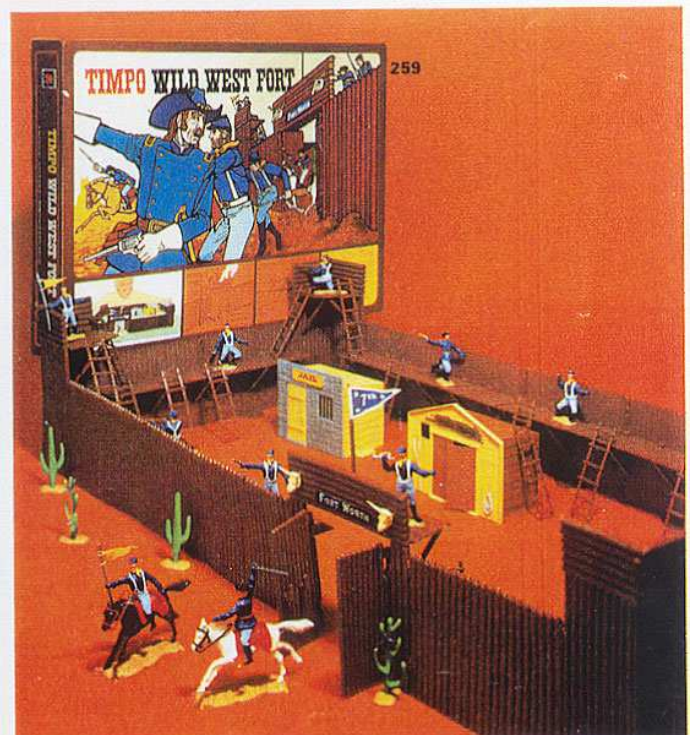

253 Indianische Kriegstruppe: 1 Kanu, 2 Wigwams, 1 Totempfahl, 2 Mustangs, 2 berittene Indianer (nicht montiert), 2 Indianer zu Fuß, 2 Bäume, Modellandschaft.
254 7 US Kavallerie Lager: 1 Kanone, 2 Zelte, 1 Flaggenmast, 2 berittene und 4 stehende Soldaten, 2 Bäume, Modellandschaft.
255 Wildwest-Poststation: Poststation, Einzäunung, Postkutsche, 1 berittener und 3 stehende Cowboys, Tränke, 2 Kakteen, 2 Mustangs, Modellandschaft.
256 Gefangennahme von Banditen: Gefängnis, US Marshal's Office, Gefängniswagen, 2 berittene und 4 stehende Cowboys, Tränke, 2 Bäume, 2 Kakteen, Modellandschaft.
257 Wildwest Außenposten: 9 Mauerstücke, Eingangstor, 10 Laufstege, 2 berittene und 3 stehende Indianer, 8 7 US Kavalleristen zu Fuß, 4 Kakteen und Modellandschaft.
258 Indianerdorf: 3 Wigwams, 3 berittene und 9 stehende Indianer, 1 Einzäunung, 4 Mustangs, 1 Totempfahl, Modellandschaft.
289 Pionier-Gruppe: Ranchgebäude, Wigwam, 3 Mustangs, 1 Einzäunung, 2 Kakteen, 1 Totempfahl, 2 Bäume, 1 Postkutsche, 8 Cowboys zu Fuß, 9 Indianer zu Fuß, 2 berittene Cowboys, 2 berittene Indianer, Modellandschaft.
260 Wildwest Grenzstadt: 6 Gebäude (montiert), 8 stehende und 4 berittene Cowboys, 2 Bäume, 1 Pferdetränke und 3 Kakteen, Wildwestlandschaft.
259 Wildwest-Fort: 1 Mietstallung, 1 Arsenal, 13 Mauerstücke, 14 Laufstege, 4 Türme, Eingangstor, 8 stehende und 2 berittene 7 US Kavalleristen, 4 Kakteen, andere Zubehöreile und Modellandschaft