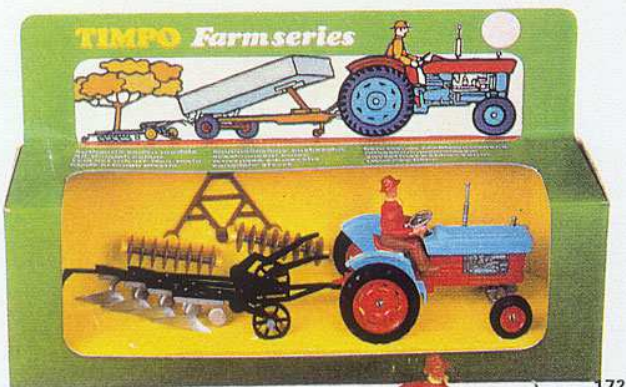

- **166 COWSHED SET** - 1 Cowshed with Cow, Milkmaid, Calf and Trees
- **167 BARN SET** - 1 Barn with Drover, Horse, Dog, Hay Bales and Trees
- **168 FARMER'S COTTAGE SET** - 1 Farmer's Cottage with Farmer, Dog and Trees
- **169 LARGE FARMHOUSE SET** - 1 Large Farmhouse with Farmer and Wife, Milkmaid, Horse and Water Trough, Dog, Trees and Base Layout Sheet

Timpo Farm-Serie

- **159 FARM - SATZ** - Großes Farmgebäude, Kuhstall und Pferdestall mit Farmfiguren, Kühen, Pferden, Hühnern, Enten, Hund, Zubehör und Modellandschaft.
- **161 TRAKTORSCHUPPEN - SATZ** - 1 Traktorschuppen mit Knecht, Pferden Wassertränke, Baum und Heuballen
- **162 HUNDEZWINGER UND HÜHNERHAUS - SATZ** - 1 Hundezwinger, 1 Hühnerhaus, Melkern, Hund, Hühner, Hahn und Baum
- **163 HECKEN- UND STEINMAUER - SATZ** - Teile für 6 Hecken, 6 Steinmauern, einschl. Tor, mit Schalen und Baum
- **164 SCHWEINESTALL - SATZ** - 1 Schweinestall mit Bauern, 3 Schweine, Wassertrog, Bäume und Heuballen

- **165 STALL - SATZ** - 1 Stall mit Farmer, Pferd, Fohlen und Bäume
- **166 KUHSTALL - SATZ** - 1 Kuhstall mit Melkern, Kuh, Kalb und Bäume
- **167 SCHEUNEN - SATZ** - 1 Scheune mit Knecht, Pferd, Hund, Heuballen und Bäume
- **168 FARMERHUTTEN - SATZ** - 1 Farmerhütte mit Farmer, Hund und Bäume
- **169 GROSSES FARMGEBÄUDE** - 1 großes Farmgebäude mit Farmer und Frau, Melkern, Pferd und Wassertrog, Hund, Bäume und Modellandschaft.