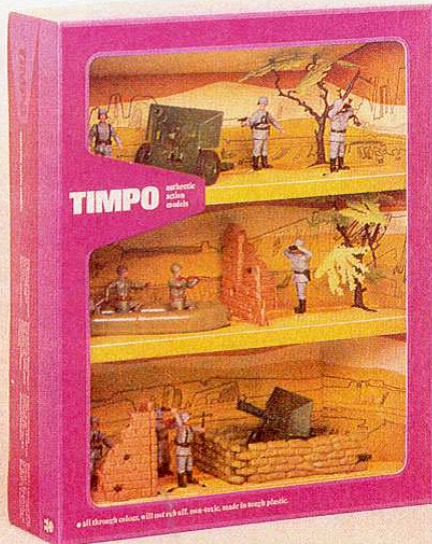

840

777

960

30444

Timpo Farm Series

159 FARM SET : Large Farmhouse, Cowshed and Stable, with Farm Figures, Cows, Horses, Hens, Ducks, Dog, Accessories and Base Layout Sheet.

160 LARGE FARM SET : Fully Assembled Barn, Shepherd's Cottage, Cowshed, Stable, Farmer, Farm Labourer, Farmer's Wife, Milkmaid, Tractor and Trailer, 2 Trees, Duckpond, Farm Animals, 1 Shire Horse, 2 Cows, 1 Calf, 2 Sheep, Hen & Chicks, 2 Pigs and Base Layout Sheet.